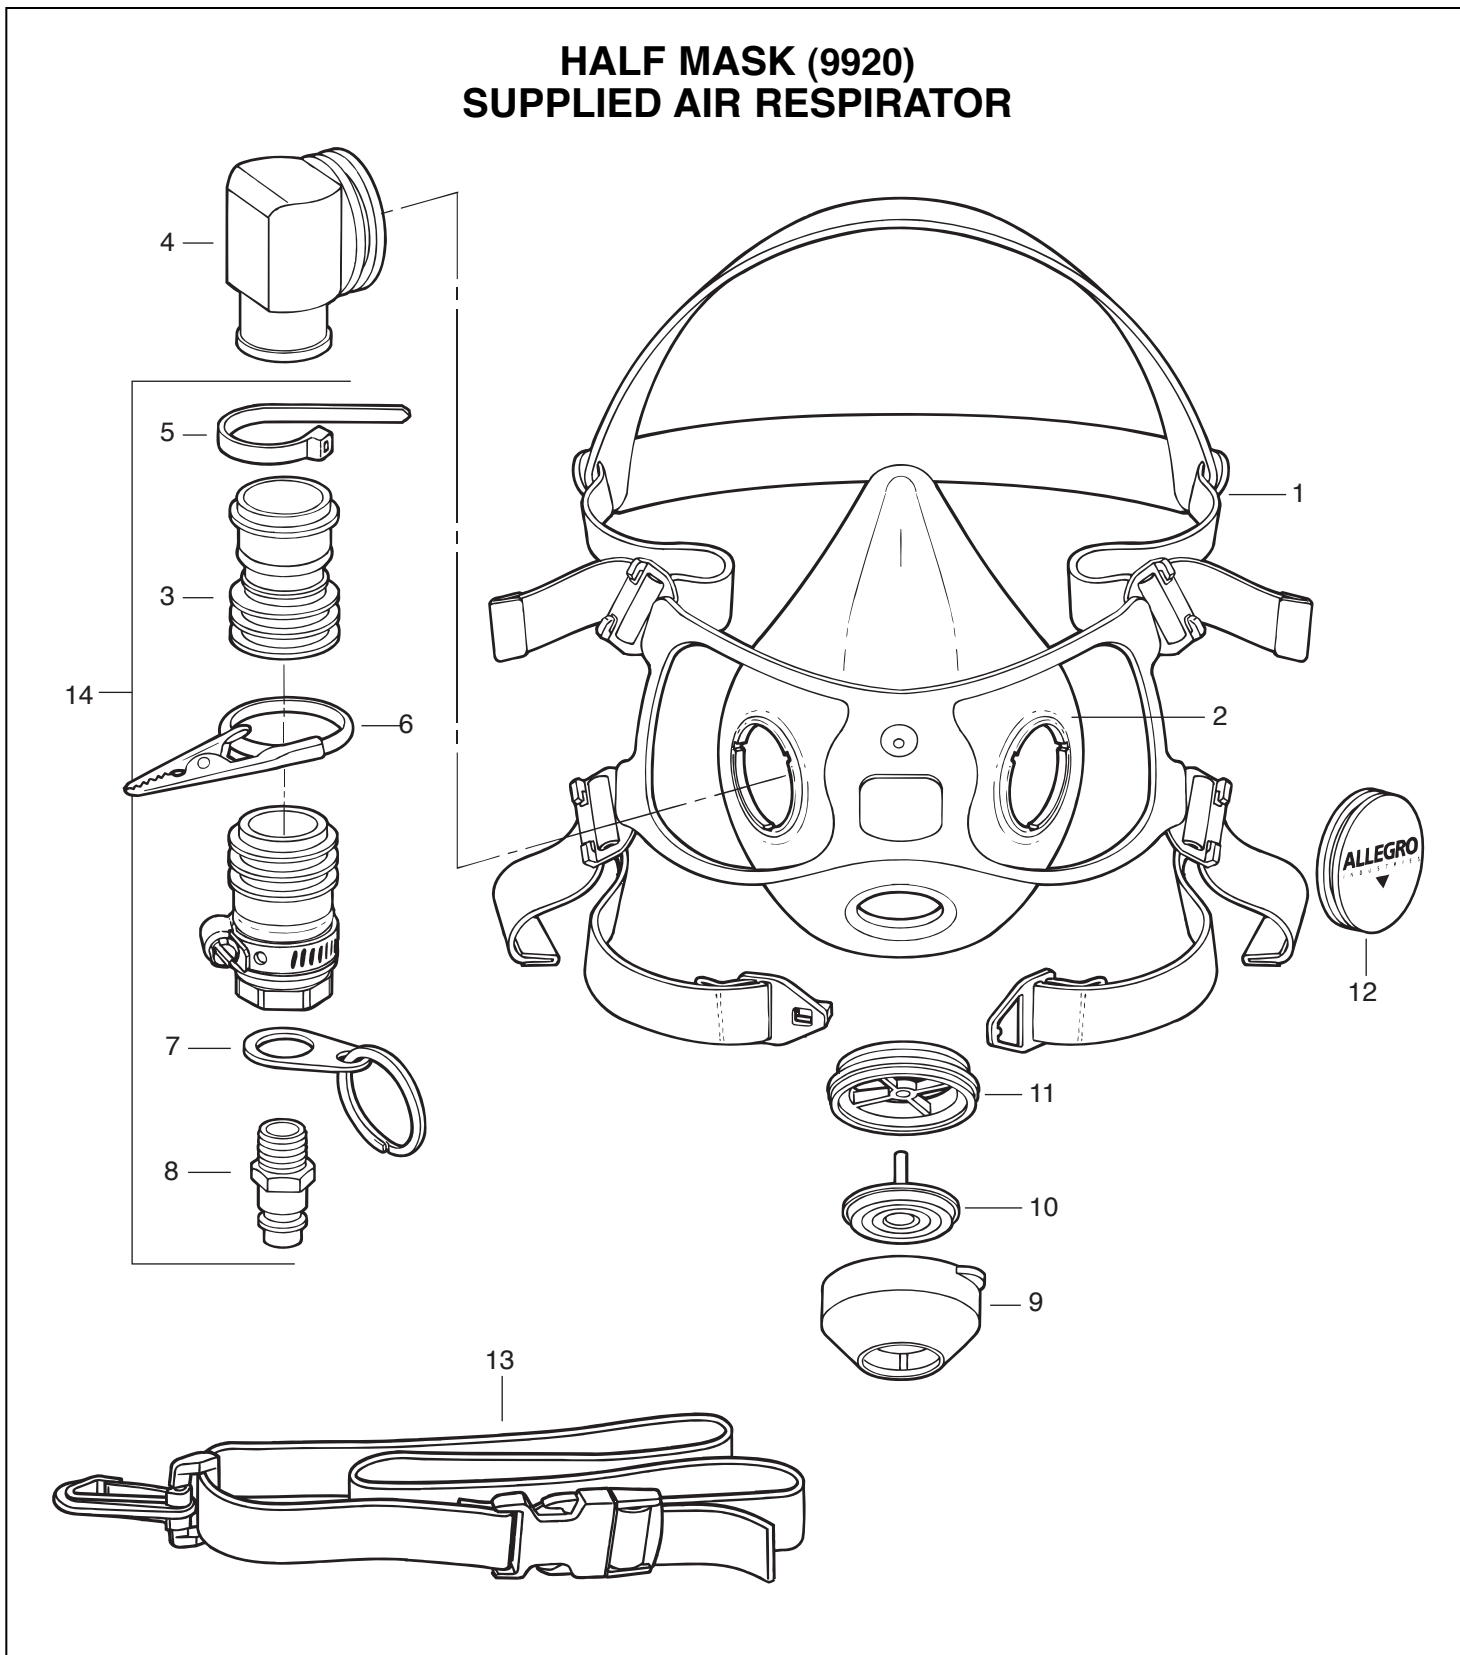

# HALF MASK (9920) SUPPLIED AIR RESPIRATOR

Key Part #	Description	Key Part #	Description	Key Part #	Description
<b>9920</b>	<b>Half Mask Assy.</b>	7	9900-15 Key Ring/Metal Tab Assembly	14	9920-01A Breathing Tube Assembly
1	9920-02 Head Harness Assembly	8	9700-73B Plug OBAC		9920-01 Breathing Tube Assy. w/ Waist Belt (#13)
2	9920-03D Half Mask Skirt	9	9920-03A Exhalation Valve Cover	100m	Half Mask Skirt Assembly (includes 2, 4, 9,10, 11, 12)
3	9900-73B Breathing Tube	10	9920-03B Exhalation Valve	9920-20	Fit Test Kit (Not Shown)
4	9920-04 Inlet /Elbow Assembly.	11	9920-03C Exhalation Seat	9900-40	Flow Test Kit (Not Shown)
5	9900-01N Plastic Tie Wrap	12	9920-05 Plug		
6	9900-09 Alligator Clip Assy.	13	9900-02 Waist Belt w/Clip		