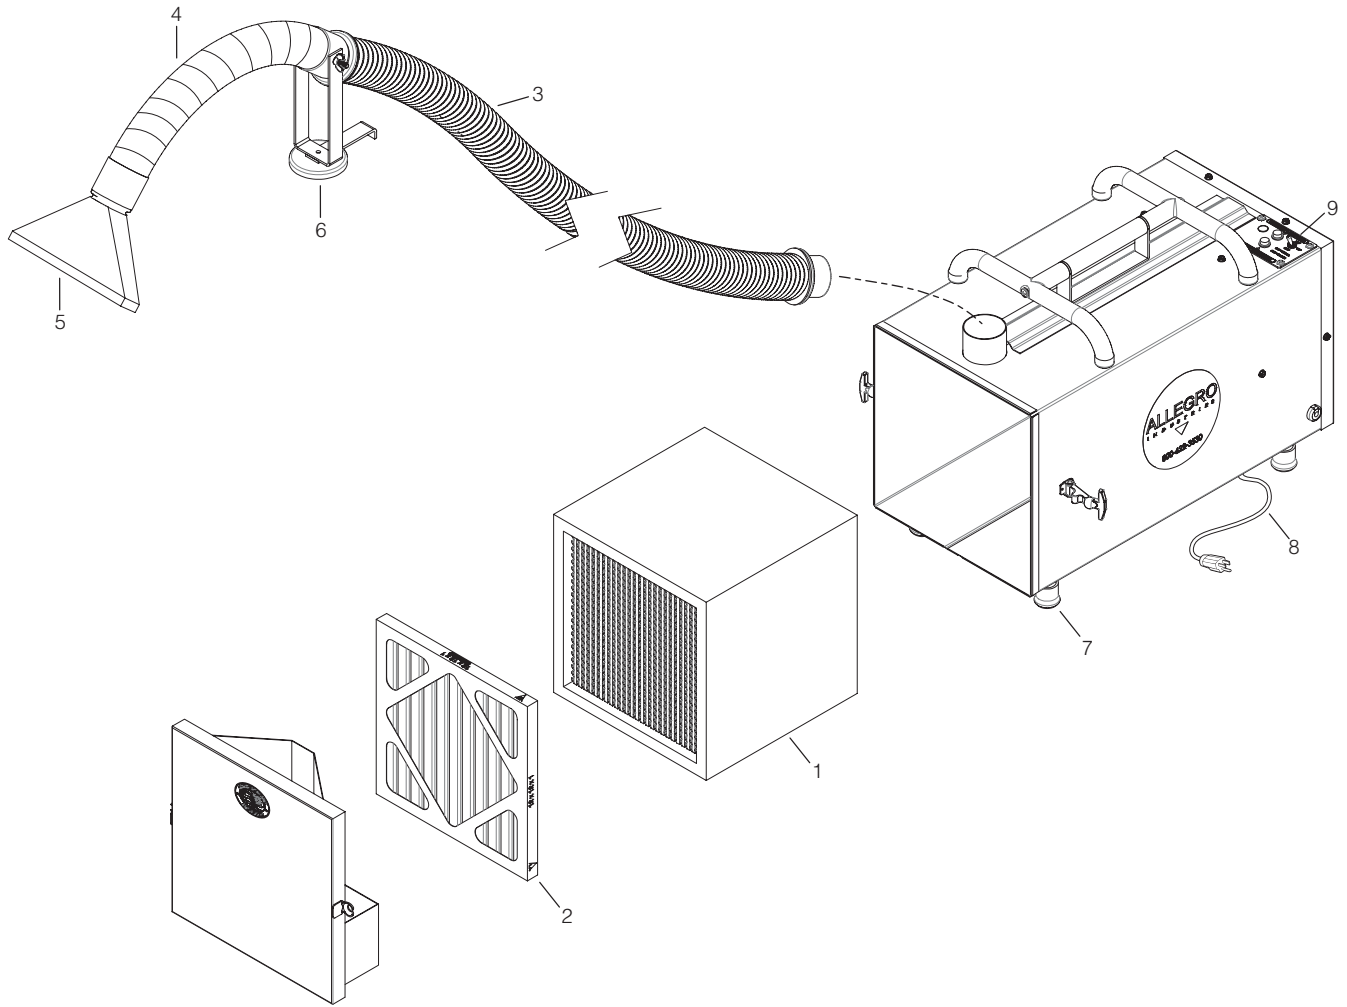

PORTABLE FUME EXTRACTOR (9450, 9450-HE)

Key	Part #	Description	Key	Part #	Description	Key	Part #	Description
	9450	Portable Fume Extractor w/ Main Filter & Pleated Pre-Filter	2	9450-PF	Replacement Pre-Filter (6/pkg.)	6	9450-14	Magnetic Support Base
	9450-HE	Portable Fume Extractor w/ HEPA Filter & Pleated Pre-Filter		9450-AM	Aluminum Mesh Oil Pre-Filter	7	9450-18	Replacement Feet (4/pkg.)
				9450-CP	Carbon Pleated Odor Pre-Filter	8	9450-55	AC Power Cord
1	9450-F95	Replacement Main Filter	3	9450-17	10' Extractor Hose	9	9450-05	Power Switch
	9450-FHE	Replacement HEPA Filter	4	9450-12	Steel Flex Support Tube			
			5	9450-19	10" Slot Nozzle			