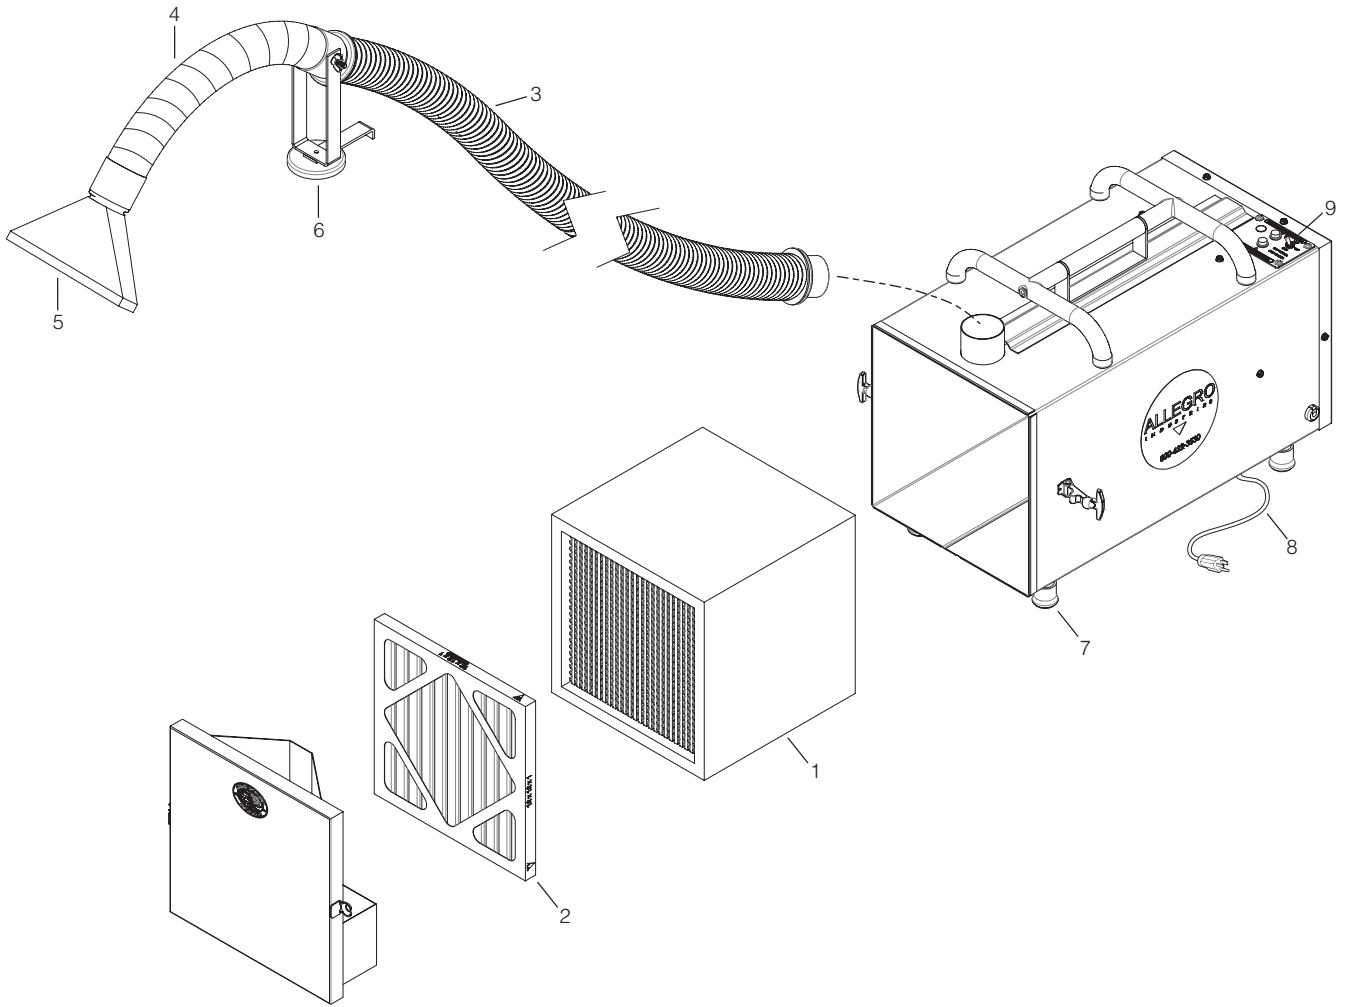

PORTABLE FUME EXTRACTOR (9450, 9450-HE)

Key	Part #	Description	Key	Part #	Description	Key	Part #	Description
	9450	Portable Fume Extractor w/ Main Filter & Pleated Pre-Filter	2	9450-PF	Replacement Pre-Filter (6/pkg.)	6	9450-14	Magnetic Support Base
	9450-HE	Portable Fume Extractor w/ HEPA Filter & Pleated Pre-Filter		9450-AM	Aluminum Mesh Oil Pre-Filter	7	9450-18	Replacement Feet (4/pkg.)
				9450-CP	Carbon Pleated Odor Pre-Filter	8	9450-55	AC Power Cord
1	9450-F95	Replacement Main Filter	3	9450-17	10' Extractor Hose	9	9450-05	Power Switch
	9450-FHE	Replacement HEPA Filter	4	9450-12	Steel Flex Support Tube			
			5	9450-19	10" Slot Nozzle			