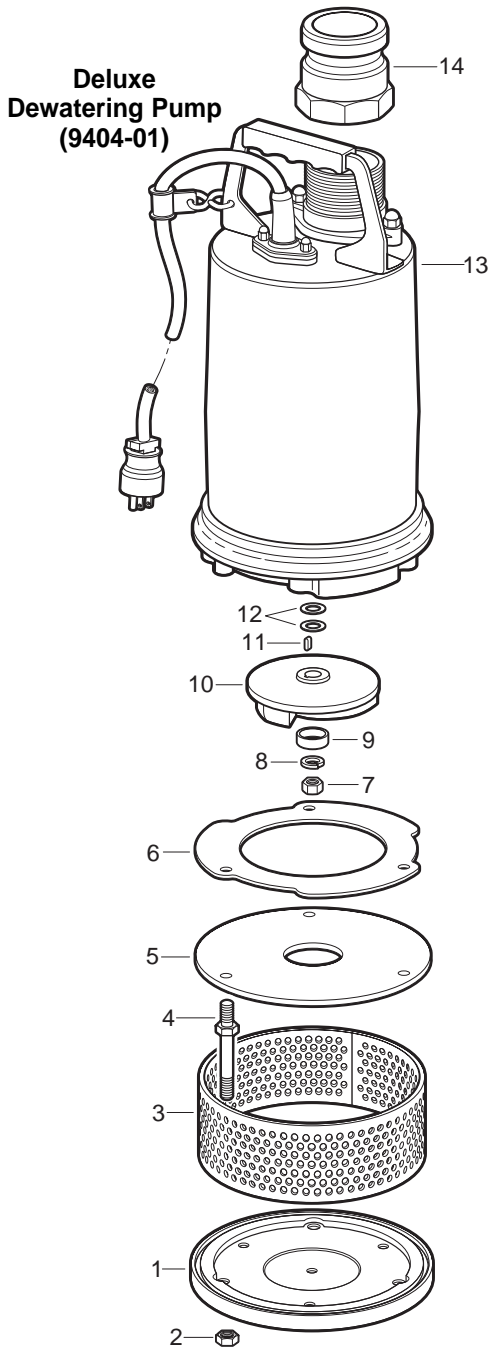

DELUXE DEWATERING PUMP (9404-01) SLUDGE PUMP (9404-04)

Key Part #	Description	Key Part #	Description	Key Part #	Description
9404-01	Deluxe Dewatering Pump	11	9405-13 Impeller Shim	23	9404-47 Stirrer
9404-04	Sludge Pump	12	9404-16 Oil Seal	24	9404-29 Spring Washer
1	9404-17 Bottom Plate	13	9404-01A Dlx Sub Pump 1HP Base	25	9404-48 Impeller
2	9405-14 Hex Nut	14	9404-10 Hose Adaptor	26	9404-49 Shaft Sleeve
3	9404-18 Strainer	15	9404-40 Hex Bolt	27	9405-41 Mechanical Sleeve
4	9404-19 Stud Bolt	16	9404-41 Strainer Stand	28	9404-04A Sludge Pump Base
5	9404-12 Suction Cover	17	9404-42 Hex Bolt	Accessories (Not Shown)	
6	9404-13 Packing	18	9405-20 Plain Washer	9404-50	Dewater Pump Hose (50')
7	9405-10 Hex Nut	19	9404-43 Pump Casing		
8	9405-11 Spring Washer	20	9404-44 Pump Gasket		
9	9405-12 Impeller Protective Cover	21	9404-46 Packing Gasket		
10	9404-11 Impeller	22	9404-45 Hose Coupling		