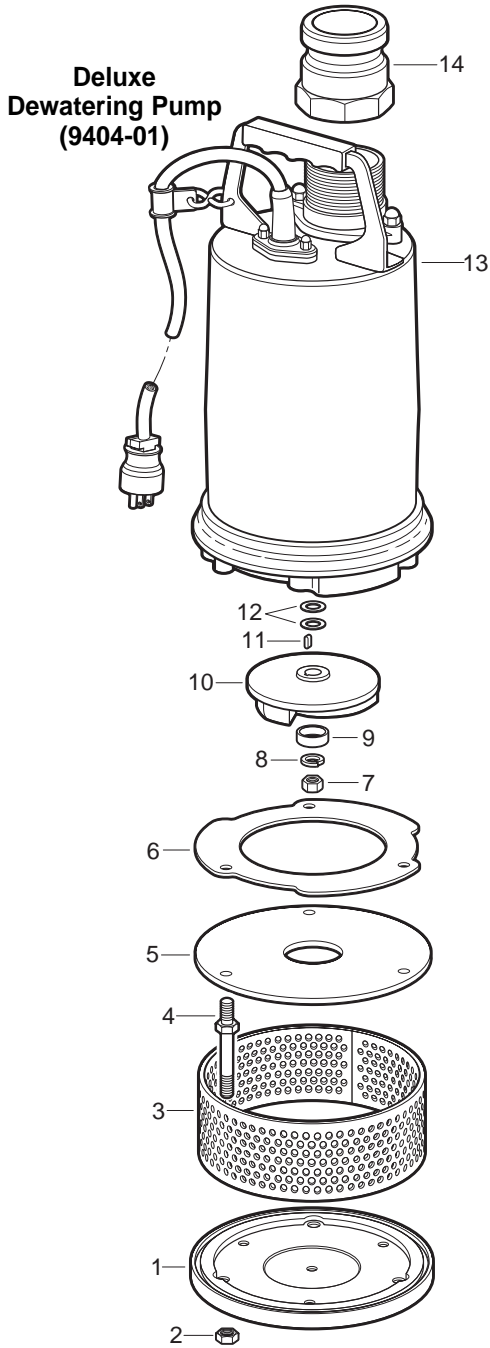

DELUXE DEWATERING PUMP (9404-01) SLUDGE PUMP (9404-04)

Key Part #	Description	Key Part #	Description	Key Part #	Description
9404-01	Deluxe Dewatering Pump	11	9405-13 Impeller Shim	23	9404-47 Stirrer
9404-04	Sludge Pump	12	9404-16 Oil Seal	24	9404-29 Spring Washer
1	9404-17 Bottom Plate	13	9404-01A Dlx Sub Pump 1HP Base	25	9404-48 Impeller
2	9405-14 Hex Nut	14	9404-10 Hose Adaptor	26	9404-49 Shaft Sleeve
3	9404-18 Strainer	15	9404-40 Hex Bolt	27	9405-41 Mechanical Sleeve
4	9404-19 Stud Bolt	16	9404-41 Strainer Stand	28	9404-04A Sludge Pump Base
5	9404-12 Suction Cover	17	9404-42 Hex Bolt	Accessories (Not Shown)	
6	9404-13 Packing	18	9405-20 Plain Washer	9404-50	Dewater Pump Hose (50')
7	9405-10 Hex Nut	19	9404-43 Pump Casing		
8	9405-11 Spring Washer	20	9404-44 Pump Gasket		
9	9405-12 Impeller Protective Cover	21	9404-46 Packing Gasket		
10	9404-11 Impeller	22	9404-45 Hose Coupling		