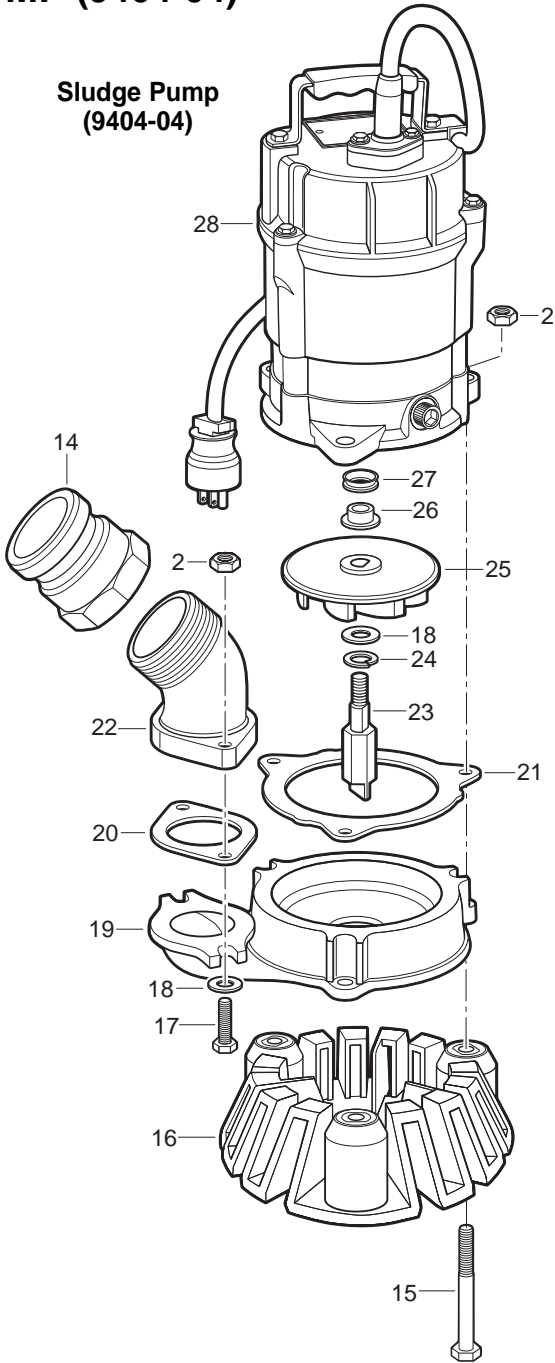

DELUXE DEWATERING PUMP (9404-01) SLUDGE PUMP (9404-04)

Key Part #	Description	Key Part #	Description	Key Part #	Description
9404-01	Deluxe Dewatering Pump	11	9405-13 Impeller Shim	23	9404-47 Stirrer
9404-04	Sludge Pump	12	9404-16 Oil Seal	24	9404-29 Spring Washer
1	9404-17 Bottom Plate	13	9404-01A Dlx Sub Pump 1HP Base	25	9404-48 Impeller
2	9405-14 Hex Nut	14	9404-10 Hose Adaptor	26	9404-49 Shaft Sleeve
3	9404-18 Strainer	15	9404-40 Hex Bolt	27	9405-41 Mechanical Sleeve
4	9404-19 Stud Bolt	16	9404-41 Strainer Stand	28	9404-04A Sludge Pump Base
5	9404-12 Suction Cover	17	9404-42 Hex Bolt	Accessories (Not Shown)	
6	9404-13 Packing	18	9405-20 Plain Washer	9404-50	Dewater Pump Hose (50')
7	9405-10 Hex Nut	19	9404-43 Pump Casing		
8	9405-11 Spring Washer	20	9404-44 Pump Gasket		
9	9405-12 Impeller Protective Cover	21	9404-46 Packing Gasket		
10	9404-11 Impeller	22	9404-45 Hose Coupling		