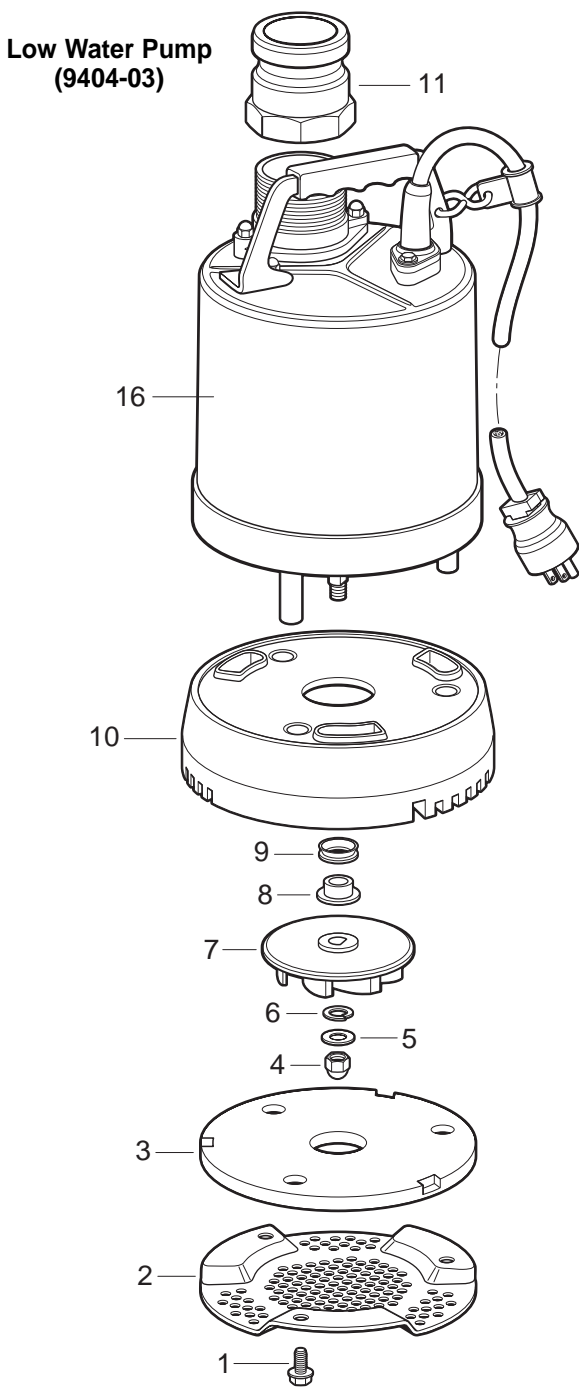

LOW WATER (9404-03) and STANDARD PUMP (9404-02)

Key	Part #	Description	Key	Part #	Description	Key	Part #	Description
	9404-02	Standard Pump	6	9405-20	Plain Washer	13	9404-22	Suction Plate
	9404-03	Low Water Pump	7	9404-21	Impeller	14	9405-22	Suction Cover
1	9404-27	Hex Bolt w/Washer	8	9404-25	Shaft Sleeve	15	9405-23	Pump Casting
2	9404-32	Strainer	9	9404-26	V - Ring	16	9404-03A	Low Water Pump Base
3	9404-31	Suction Cover	10	9404-34	Pump Casting	17	9404-02A	Stand Sub Pump 2/3 HP Base
4	9404-28	Hex Cap Nut	11	9404-10	Hose Adapter	Accessories (Not Shown)		
5	9404-29	Spring Washer	12	9405-21	Strainer Stand	9404-50	Dewater Pump Hose (50')	