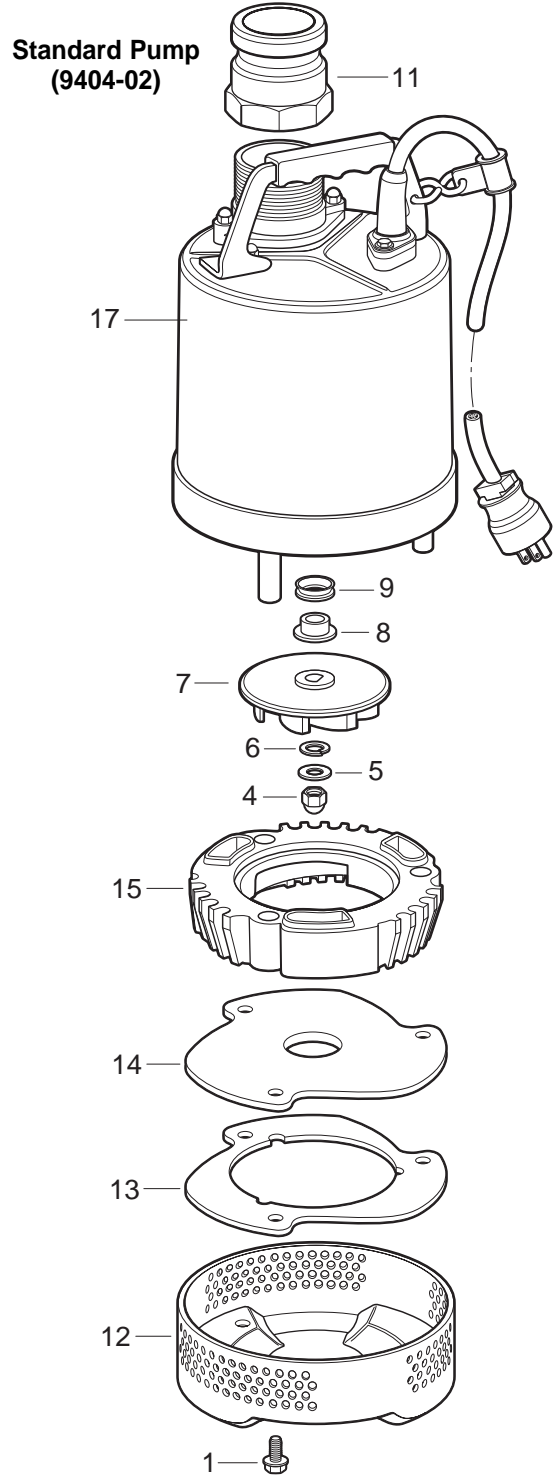

LOW WATER (9404-03) and STANDARD PUMP (9404-02)

Key	Part #	Description	Key	Part #	Description	Key	Part #	Description
	9404-02	Standard Pump	6	9405-20	Plain Washer	13	9404-22	Suction Plate
	9404-03	Low Water Pump	7	9404-21	Impeller	14	9405-22	Suction Cover
1	9404-27	Hex Bolt w/Washer	8	9404-25	Shaft Sleeve	15	9405-23	Pump Casting
2	9404-32	Strainer	9	9404-26	V - Ring	16	9404-03A	Low Water Pump Base
3	9404-31	Suction Cover	10	9404-34	Pump Casting	17	9404-02A	Stand Sub Pump 2/3 HP Base
4	9404-28	Hex Cap Nut	11	9404-10	Hose Adapter	Accessories (Not Shown)		
5	9404-29	Spring Washer	12	9405-21	Strainer Stand	9404-50	Dewater Pump Hose (50')	