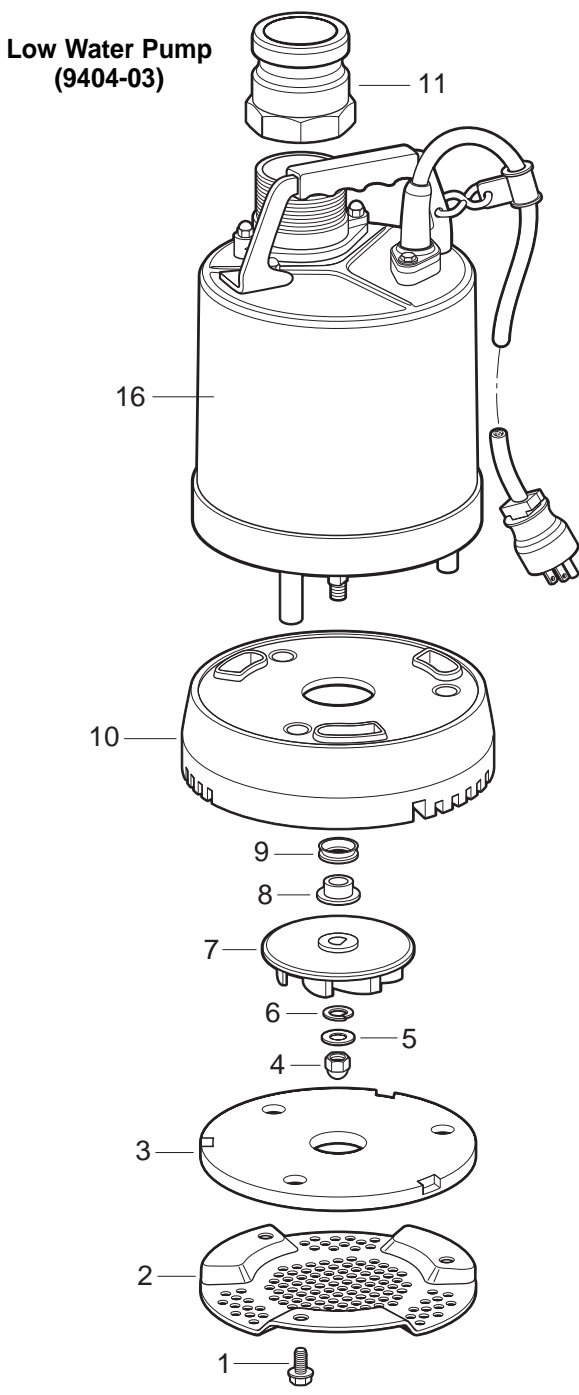

# LOW WATER (9404-03) and STANDARD PUMP (9404-02)

Key Part #	Description	Key Part #	Description	Key Part #	Description
<b>9404-02</b>	<b>Standard Pump</b>	6	9405-20 Plain Washer	13	9404-22 Suction Plate
<b>9404-03</b>	<b>Low Water Pump</b>	7	9404-21 Impeller	14	9405-22 Suction Cover
1	9404-27 Hex Bolt w/Washer	8	9404-25 Shaft Sleeve	15	9405-23 Pump Casting
2	9404-32 Strainer	9	9404-26 V - Ring	16	9404-03A Low Water Pump Base
3	9404-31 Suction Cover	10	9404-34 Pump Casting	17	9404-02A Stand Sub Pump 2/3 HP Base
4	9404-28 Hex Cap Nut	11	9404-10 Hose Adapter	<b>Accessories (Not Shown)</b>	
5	9404-29 Spring Washer	12	9405-21 Strainer Stand	9404-50	Dewater Pump Hose (50')