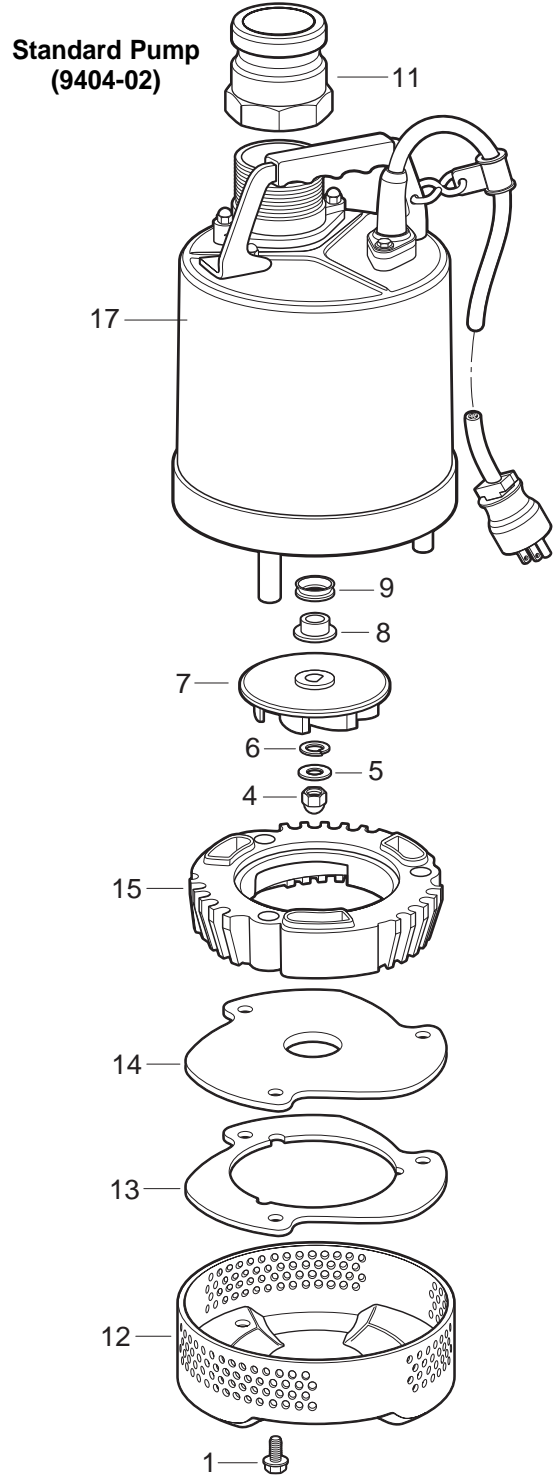

# LOW WATER (9404-03) and STANDARD PUMP (9404-02)

Key Part #	Description	Key Part #	Description	Key Part #	Description
<b>9404-02</b>	<b>Standard Pump</b>	6	9405-20 Plain Washer	13	9404-22 Suction Plate
<b>9404-03</b>	<b>Low Water Pump</b>	7	9404-21 Impeller	14	9405-22 Suction Cover
1	9404-27 Hex Bolt w/Washer	8	9404-25 Shaft Sleeve	15	9405-23 Pump Casting
2	9404-32 Strainer	9	9404-26 V - Ring	16	9404-03A Low Water Pump Base
3	9404-31 Suction Cover	10	9404-34 Pump Casting	17	9404-02A Stand Sub Pump 2/3 HP Base
4	9404-28 Hex Cap Nut	11	9404-10 Hose Adapter	<b>Accessories (Not Shown)</b>	
5	9404-29 Spring Washer	12	9405-21 Strainer Stand	9404-50	Dewater Pump Hose (50')